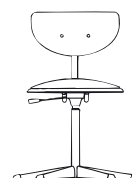

ACCESSORIES

- Foot ring
- Upholstered seat and/or back: Interglobe, Chess Royal, Hallingdal, Tonus, Comfort
- Castors for hard floor
- Castors for carpet
- Castors w/ brakes