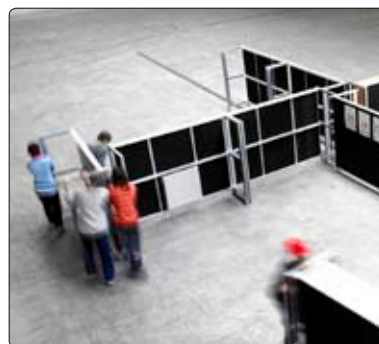

# 732 7-14-21 SINGLE-SIDED SCREEN

Silver-lacquered metal frame with aluminium rails.

## GENERAL

Frame: Matt silver RAL 9006,  
with aluminium rails.

## ACCESSORIES

- Four castors w/ brakes
- Display board at the back (1370 x 1880 mm)