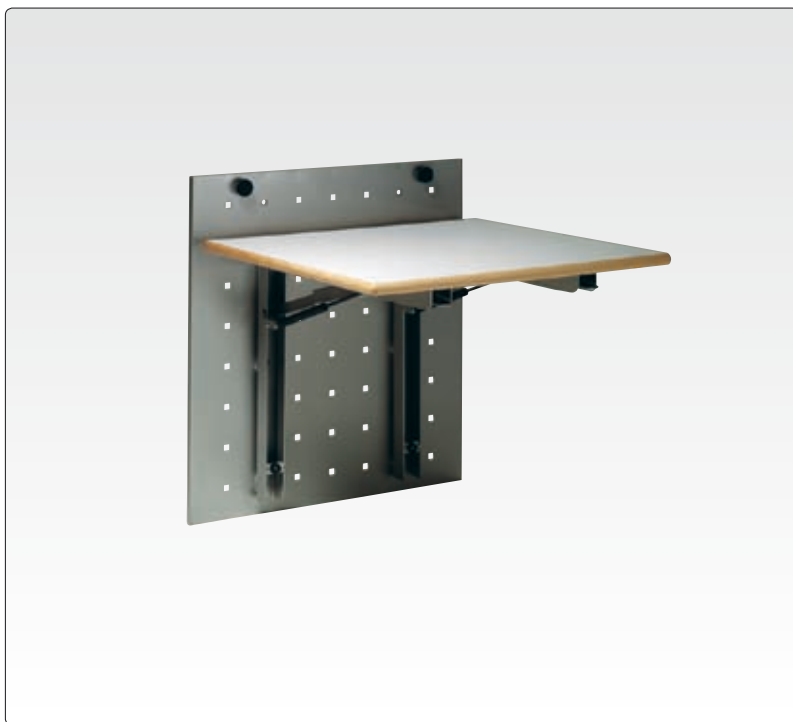

750 7-14-21 COMPUTER DESK/FOLDING TABLE

With silver-lacquered steel back panel. The computer desk is available with a cut-out section on the right or the left side.

GENERAL

Tabletop: 22 mm, high-pressure laminate: beech, light-grey, anthracite grey
 Back panel: Matt silver RAL 9006, with aluminium rails.
 Weight: approx. 18, 25 and 34 kg

Note: Cannot be installed under a board with a chalk tray

VARIANTS

Computer desk: 120 x 75 cm
 Folding table: 60 x 60 cm
 Folding table: 90 x 60 cm
 Folding table: 120 x 60 cm