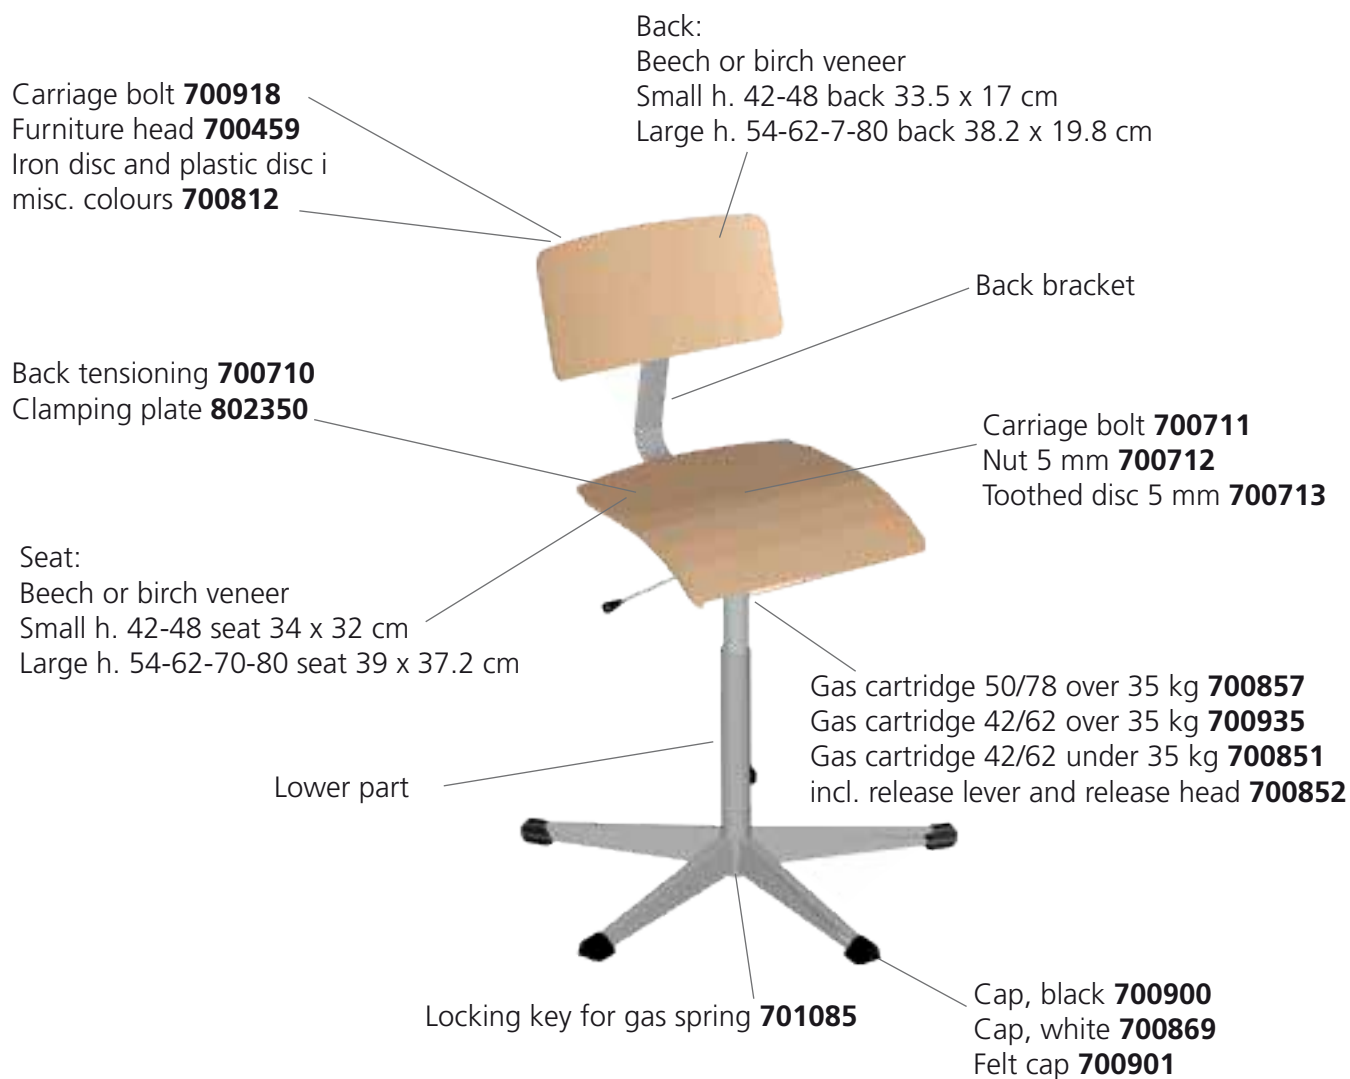

271 BACKUP CHAIR CLASSIC

Cap for base with castors **700971**

Castors for soft surfaces **700972**

Castors for hard surfaces **701051**

Castors w/ braking effect **701052**