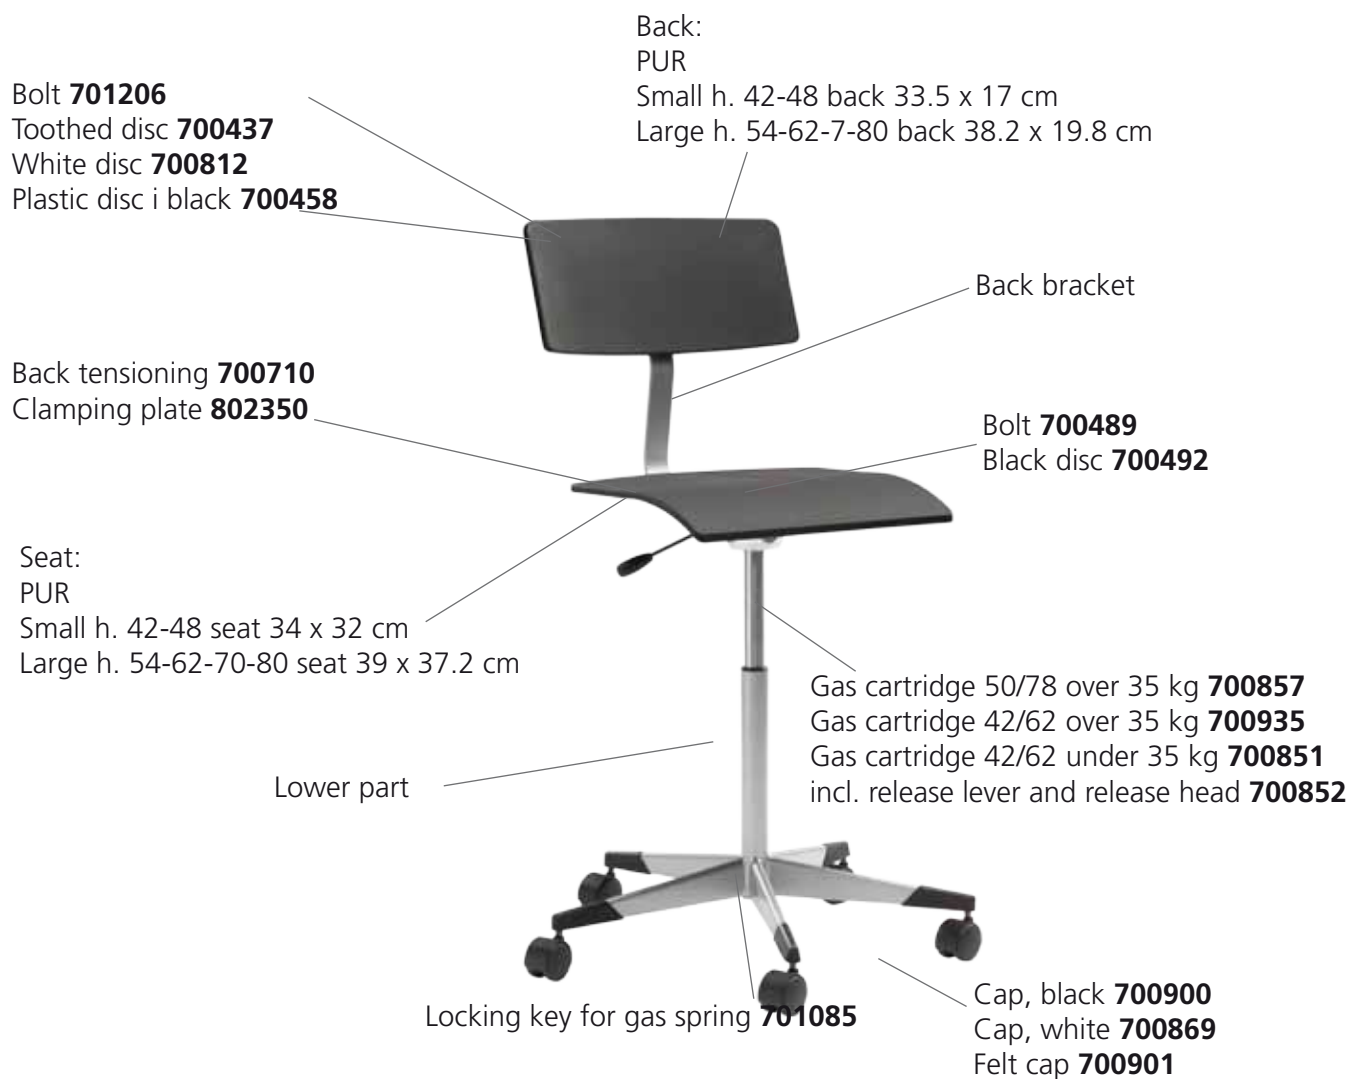

271 BACKUP RESISTO

Cap for base with castors **700971**

Castors for soft surfaces **700972**

Castors for hard surfaces **701051**

Castors w/ braking effect **701052**