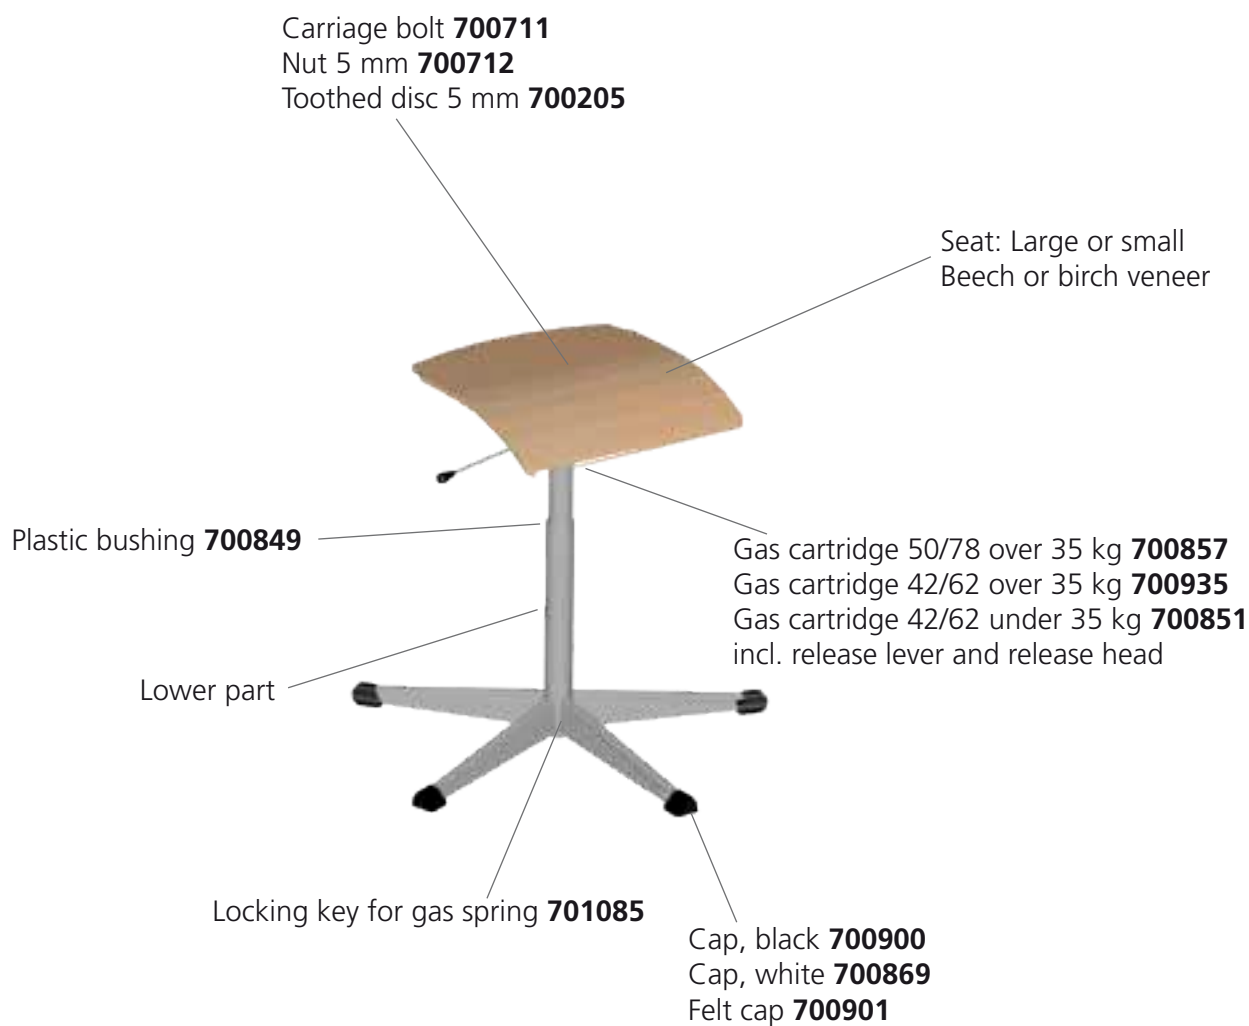

274 BACKUP STOOL CLASSIC

Cap for base with castors **700971**

Castors for soft surfaces **700972**

Castors for hard surfaces **701052**

Castors w/ braking effect **701052**